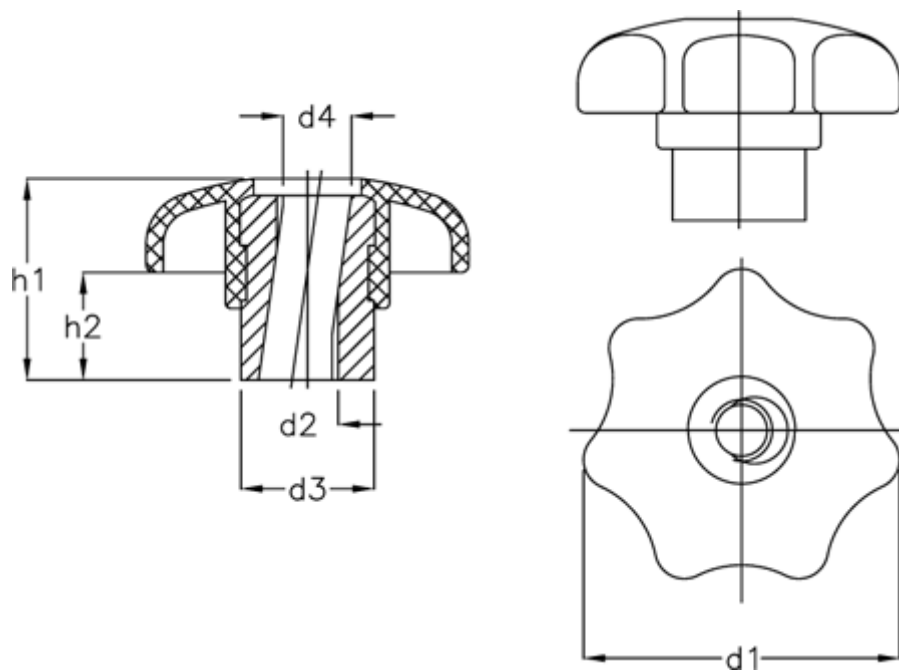

Article number: 20552467

Description: E+G Quick release hand knob GN 6336.3-50-M10

Measures

d1 = 50
d2 = M 10
d3 = 20
d4 = 10
H1 = 34
H2 = 17
H3 = 30